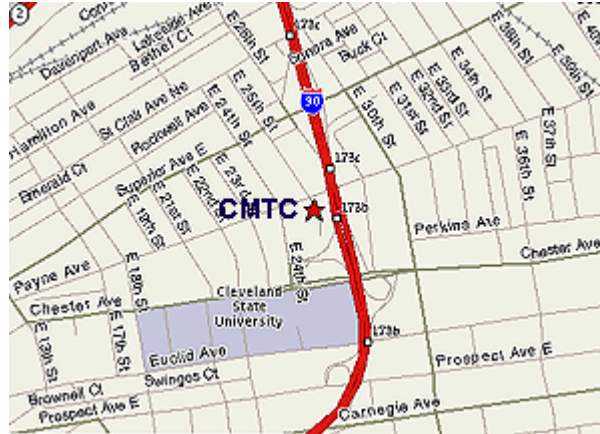

First Principals, Inc. is located on the third floor of the CAMP Manufacturing Technology Complex at 1768 E. 25th St. just east of downtown Cleveland, Ohio.

FROM THE EAST

Follow signs for I-90 West. Exit at Superior Avenue. At the top of the ramp, turn left (south) and make an immediate right (east) onto Superior. Turn left at East 25th St. The Manufacturing & Technology Complex is on the right side of the street.

FROM THE WEST and SOUTH

Follow signs for I-90 East. Exit at Chester. At the top of the ramp, turn right (east) and make an immediate left (north) onto E. 30th St. Proceed one block to Payne and turn left (west). Turn left onto East 25th. The Manufacturing & Technology Complex is on the right side of the street.

PARKING

Paid parking is available in the CSU Y-lot behind the building. Enter from East 24th Street, between Chester and Payne Avenues.

We're at 216-881-8520.